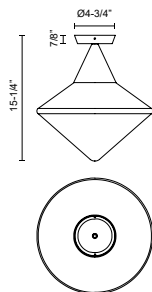

## NORA PD537714

Pendant Option

Semi Flush Mount Option

FIXTURE DIMENSIONS	D14-1/8" x H14-1/2"
LAMP TYPE	E26
MAX WATTAGE	60W
BULB QTY	1
BULBS INCLUDED	No
VOLTAGE	120V
GLASS DETAILS	Opal Glass
MATERIAL	Glass; Steel;
ROD LENGTH	46" Max (3x12" + 1x6" + 1x4")
DIAMETER OF ROD	1/2"
WIRE LENGTH	60"
MINIMUM HANG HEIGHT	19-1/4"
SLOPED CEILING ADAPTABLE	Yes, Up to 45 Degrees
LOCATION	Dry
CANOPY DIMENSIONS	D4-5/8" x H4-3/4"
PAINT FINISH	AG01; BN01; MB01;

[ D - Diameter, L - Length, W - Width, H - Height, E - Extension ]