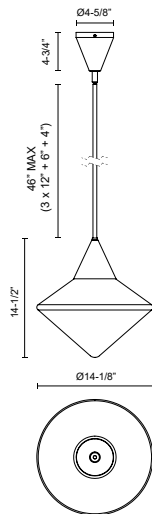

## NORA PD537714

Pendant Option

Semi Flush Mount Option

FIXTURE DIMENSIONS	D14-1/8" x H14-1/2"
LAMP TYPE	E26
MAX WATTAGE	60W
BULB QTY	1
BULBS INCLUDED	No
VOLTAGE	120V
GLASS DETAILS	Opal Glass
MATERIAL	Glass; Steel;
ROD LENGTH	46" Max (3x12" + 1x6" + 1x4")
DIAMETER OF ROD	1/2"
WIRE LENGTH	60"
MINIMUM HANG HEIGHT	19-1/4"
SLOPED CEILING ADAPTABLE	Yes, Up to 45 Degrees
LOCATION	Dry
CANOPY DIMENSIONS	D4-5/8" x H4-3/4"
PAINT FINISH	AG01; BN01; MB01;

[ D - Diameter, L - Length, W - Width, H - Height, E - Extension ]